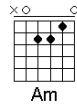

I've only come here seeking knowledge
Things they wouldn't teach me of in college
I can see the destiny you sold
Turned into a shining band of gold

G F
I'll be wrapped around your finger
G F Em7 Dm
I'll be wrapped around your finger

Mephistopheles is not your name
But I know what you're up to just the same
I will listen hard to your tuition
And you will see it come to its fruition

I'll be wrapped around your finger

Am Em F G
Devil and the deep blue sea behind me
Vanish in the air you'll never find me
I will turn your face to alabaster
Then you will find your servant is your master

And you'll be wrapped around my finger

Musical notation for the first system, including a treble clef, a 4/4 time signature, and a sequence of chords and notes with fingerings (1, 2, 3, 4) and accents.

Musical notation for the second system, continuing the sequence of chords and notes with fingerings and accents.