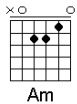

I've only come here seeking knowledge
Things they wouldn't teach me of in college
I can see the destiny you sold
Turned into a shining band of gold

G F
I'll be wrapped around your finger
G F Em7 Dm
I'll be wrapped around your finger

Mephistopheles is not your name
But I know what you're up to just the same
I will listen hard to your tuition
And you will see it come to its fruition

I'll be wrapped around your finger

Am Em F G
Devil and the deep blue sea behind me
Vanish in the air you'll never find me
I will turn your face to alabaster
Then you will find your servant is your master

And you'll be wrapped around my finger

Musical notation for the first system, including a treble clef, a 4/4 time signature, and a sequence of chords and notes with fingerings (1, 2, 3, 4) and accents.