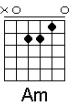

I've only come here seeking knowledge
Things they wouldn't teach me of in college
I can see the destiny you sold
Turned into a shining band of gold

G F
I'll be wrapped around your finger
G F Em7 Dm
I'll be wrapped around your finger

Mephistopheles is not your name
But I know what you're up to just the same
I will listen hard to your tuition
And you will see it come to its fruition

I'll be wrapped around your finger

Am Em F G
Devil and the deep blue sea behind me
Vanish in the air you'll never find me
I will turn your face to alabaster
Then you will find your servant is your master

And you'll be wrapped around my finger

Musical notation for the first system, including a treble clef, a 4/4 time signature, and a sequence of chords and notes with fingerings (1, 2, 3, 4) and accents.