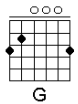

Wrapped around you finger : STING (1983)

Intro : Am / G

Am G Am
You consider me the young apprentice
Caught between the Scylla and Charibdes
Hypnotised by you if I should linger
Staring at the ring around your finger

I've only come here seeking knowledge
Things they wouldn't teach me of in college
I can see the destiny you sold
Turned into a shining band of gold

G F
I'll be wrapped around your finger
G F Em7 Dm
I'll be wrapped around your finger

Mephistopheles is not your name
But I know what you're up to just the same
I will listen hard to your tuition
And you will see it come to its fruition

I'll be wrapped around your finger

Am Em F G
Devil and the deep blue sea behind me
Vanish in the air you'll never find me
I will turn your face to alabaster
Then you will find your servant is your master

And you'll be wrapped around my finger

Musical notation for the first system, including a treble clef, a 4/4 time signature, and a sequence of chords and notes with fingerings (1, 2, 3, 4) and accents.