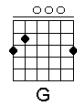

I've only come here seeking knowledge
Things they wouldn't teach me of in college
I can see the destiny you sold
Turned into a shining band of gold

G F
I'll be wrapped around your finger
G F Em7 Dm
I'll be wrapped around your finger

Mephistopheles is not your name
But I know what you're up to just the same
I will listen hard to your tuition
And you will see it come to its fruition

I'll be wrapped around your finger

Am Em F G
Devil and the deep blue sea behind me
Vanish in the air you'll never find me
I will turn your face to alabaster
Then you will find your servant is your master

And you'll be wrapped around my finger

Musical notation for the first system, including a treble clef, a 4/4 time signature, and a sequence of chords and notes with fingerings (1, 2, 3, 4) and accents.