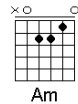

Wrapped around you finger : STING (1983)

Intro : Am / G

Am G Am
You consider me the young apprentice
Caught between the Scylla and Charibdes
Hypnotised by you if I should linger
Staring at the ring around your finger

I've only come here seeking knowledge
Things they wouldn't teach me of in college
I can see the destiny you sold
Turned into a shining band of gold

G F
I'll be wrapped around your finger
G F Em7 Dm
I'll be wrapped around your finger

Mephistopheles is not your name
But I know what you're up to just the same
I will listen hard to your tuition
And you will see it come to its fruition

I'll be wrapped around your finger

Am Em F G
Devil and the deep blue sea behind me
Vanish in the air you'll never find me
I will turn your face to alabaster
Then you will find your servant is your master

And you'll be wrapped around my finger

Musical notation for the first system, including a treble clef, a 4/4 time signature, and a sequence of chords and notes with fingerings (1, 2, 3, 4) and accents.