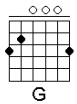

I've only come here seeking knowledge
Things they wouldn't teach me of in college
I can see the destiny you sold
Turned into a shining band of gold

G F
I'll be wrapped around your finger
G F Em7 Dm
I'll be wrapped around your finger

Mephistopheles is not your name
But I know what you're up to just the same
I will listen hard to your tuition
And you will see it come to its fruition

I'll be wrapped around your finger

Am Em F G
Devil and the deep blue sea behind me
Vanish in the air you'll never find me
I will turn your face to alabaster
Then you will find your servant is your master

And you'll be wrapped around my finger

Musical notation for the first system, including a treble clef, a 4/4 time signature, and a sequence of chords and notes with fingerings (1, 2, 3, 4) and accents.

Musical notation for the second system, continuing the sequence of chords and notes with fingerings and accents.